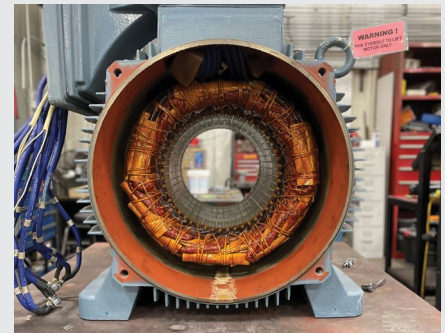

Motor Repair & Recondition Services

- Motor Range: A/C and D/C Motor rewind and Test to 10,000 HP & Synchronous Motor repair to 7,200VAC
- Rewind or Recondition: Extending motor life with precision-engineered rewind and rebuilding
- VPI (Vacuum Pressure Impregnation) Tank: up to 10' diameter for superior insulation treatment
- Motor Baking and Insulation: Ensuring durability and thermal resistance
- Dynamic Balancing and Testing: Precision balancing for peak performance